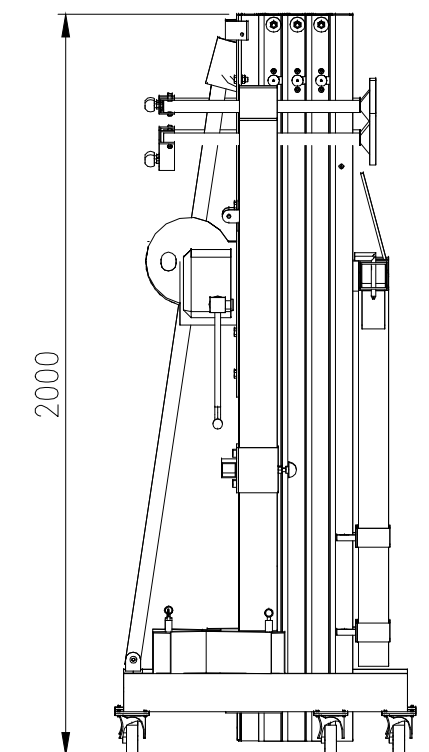

# EUROTRUSS LIFTER FL 830

**EUROTRUSS**

All rights reserved. Reproduction or disclosure of (any part of) this document without written permission of Eurotruss is not permitted.

SPECIFICATIONS			
MAX. HEIGHT:	8,30 m (27,2 ft.)	MAX. LOAD:	330 kg (770,5 lb.)
MIN. HEIGHT:	1,98 m (6,5 ft.)	WEIGHT:	243 kg (535,7 lb.)