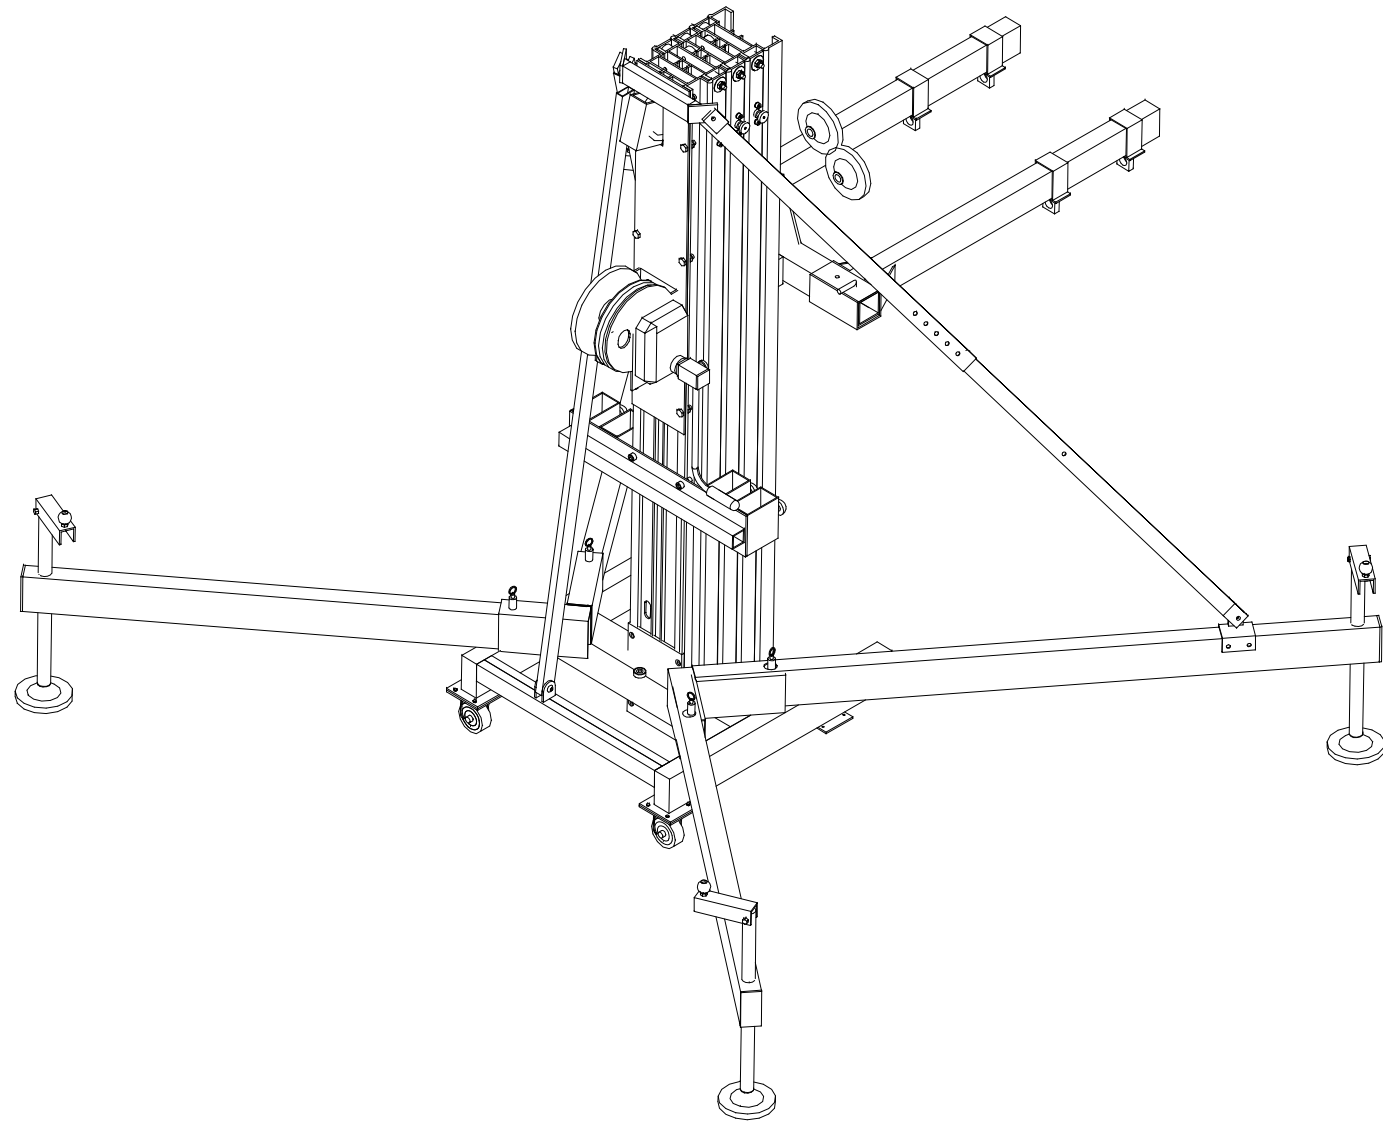

# EUROTRUSS LIFTER FL 830

**EUROTRUSS**

All rights reserved. Reproduction or disclosure of (any part of) this document without written permission of Eurotruss is not permitted.

SPECIFICATIONS			
MAX. HEIGHT:	8,30 m (27,2 ft.)	MAX. LOAD:	330 kg (770,5 lb.)
MIN. HEIGHT:	1,98 m (6,5 ft.)	WEIGHT:	243 kg (535,7 lb.)