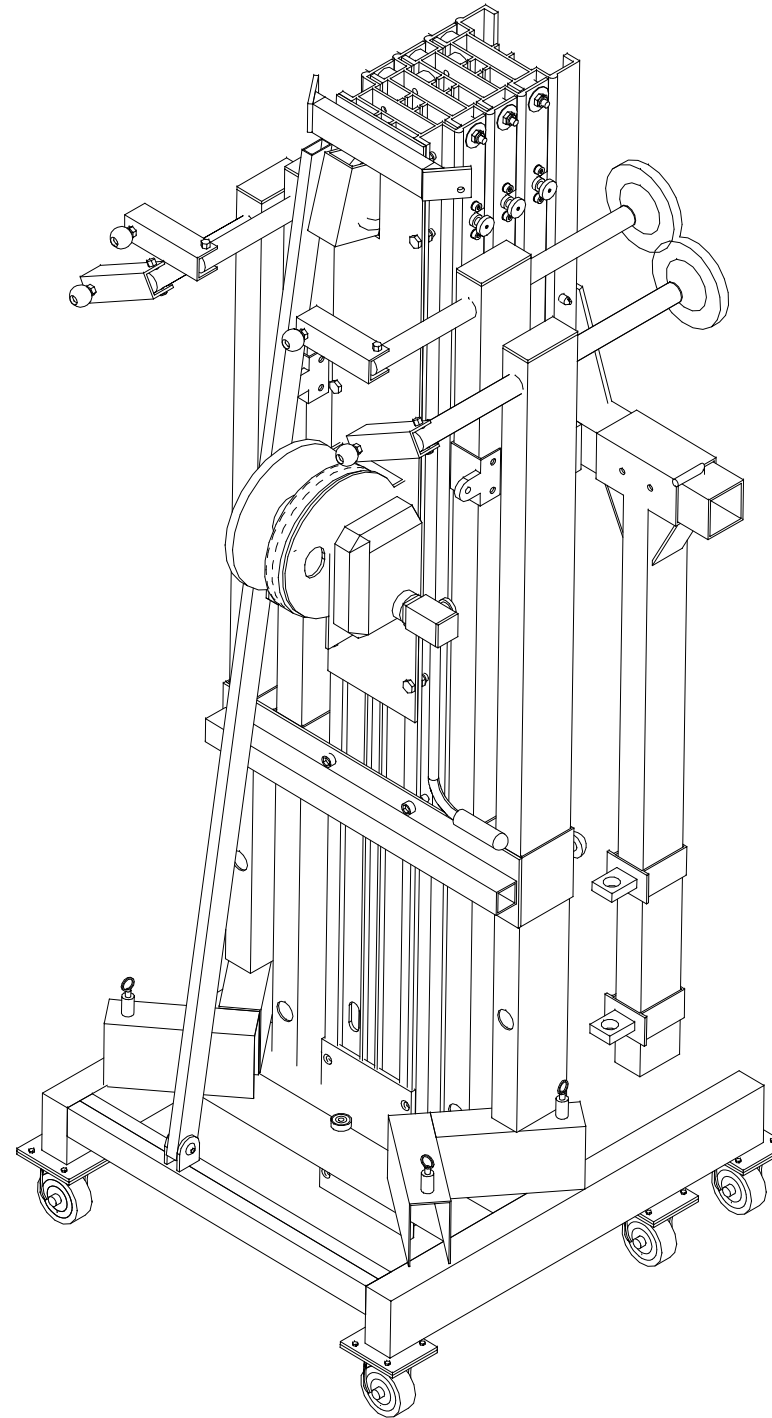

# EUROTRUSS LIFTER FL 830

**EUROTRUSS**

All rights reserved. Reproduction or disclosure of (any part of) this document without written permission of Eurotruss is not permitted.

SPECIFICATIONS			
MAX. HEIGHT:	8,30 m (27,2 ft.)	MAX. LOAD:	330 kg (770,5 lb.)
MIN. HEIGHT:	1,98 m (6,5 ft.)	WEIGHT:	243 kg (535,7 lb.)