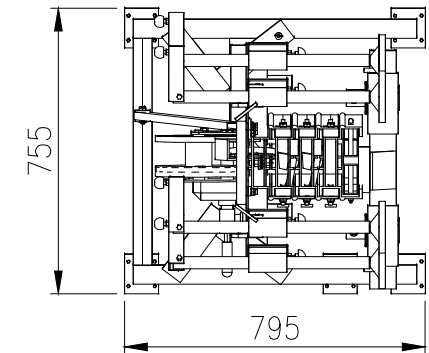

# EUROTRUSS LIFTER FL 830

**EUROTRUSS**

All rights reserved. Reproduction or disclosure of (any part of) this document without written permission of Eurotruss is not permitted.

SPECIFICATIONS			
MAX. HEIGHT:	8,30 m (27,2 ft.)	MAX. LOAD:	330 kg (770,5 lb.)
MIN. HEIGHT:	1,98 m (6,5 ft.)	WEIGHT:	243 kg (535,7 lb.)