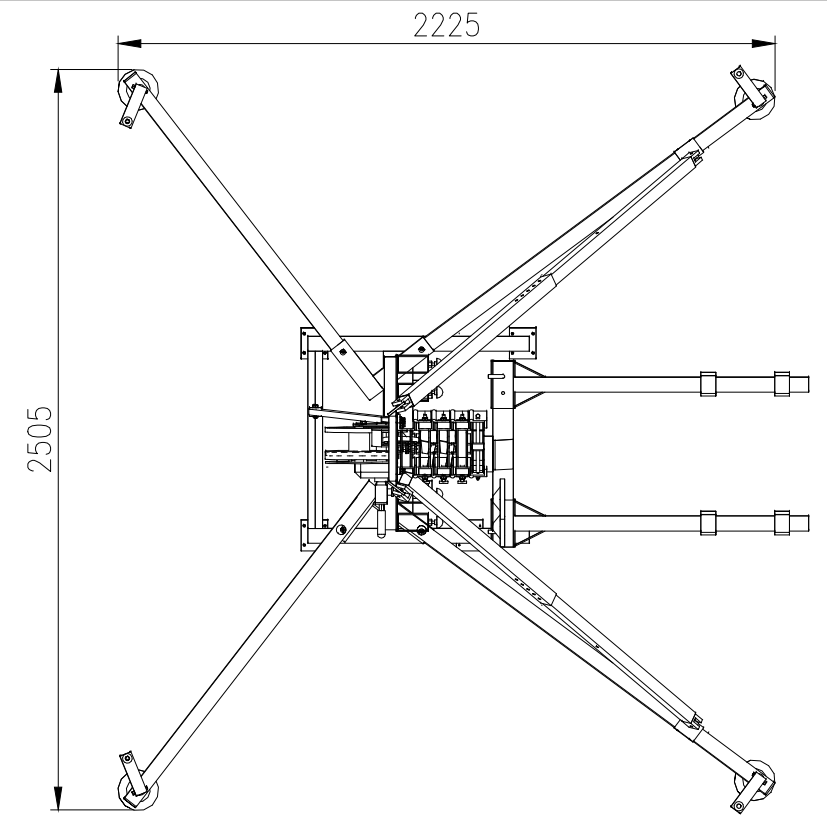

# EUROTRUSS LIFTER FL 830

**EUROTRUSS**

All rights reserved. Reproduction or disclosure of (any part of) this document without written permission of Eurotruss is not permitted.

SPECIFICATIONS			
MAX. HEIGHT:	8,30 m (27,2 ft.)	MAX. LOAD:	330 kg (770,5 lb.)
MIN. HEIGHT:	1,98 m (6,5 ft.)	WEIGHT:	243 kg (535,7 lb.)